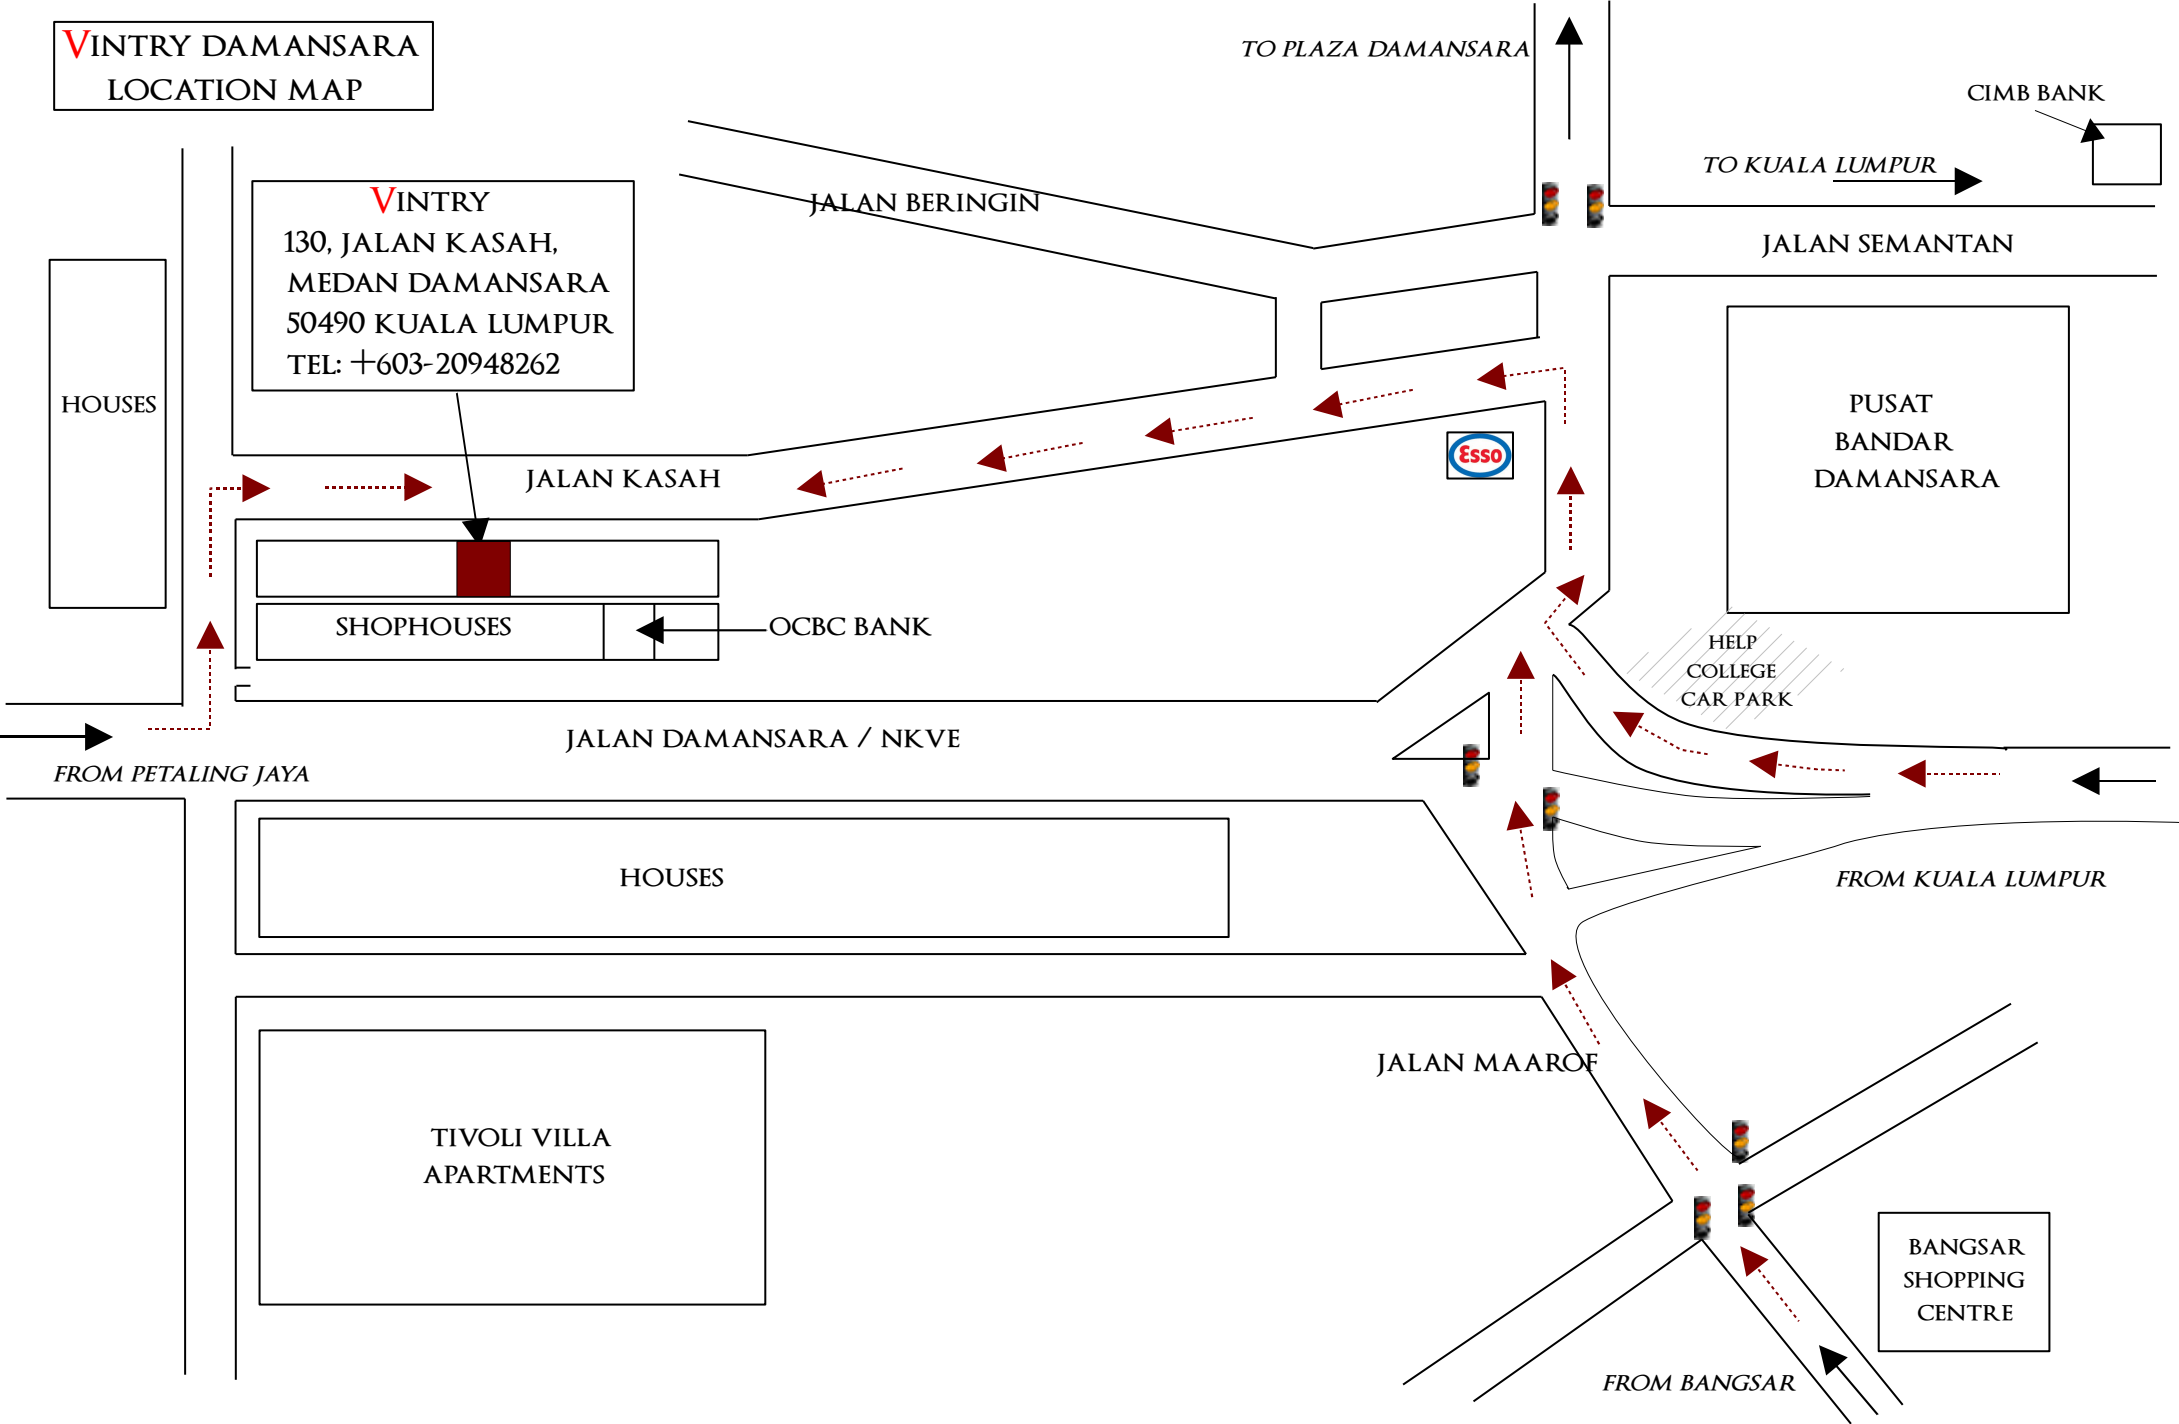

VINTRY DAMANSARA
LOCATION MAP

VINTRY
130, JALAN KASAH,
MEDAN DAMANSARA
50490 KUALA LUMPUR
TEL: +603-20948262

HOUSES

TO PLAZA DAMANSARA

CIMB BANK

TO KUALA LUMPUR

JALAN SEMANTAN

PUSAT
BANDAR
DAMANSARA

JALAN KASAH

SHOPHOUSES

OCBC BANK

HELP
COLLEGE
CAR PARK

JALAN DAMANSARA / NKVE

FROM PETALING JAYA

HOUSES

FROM KUALA LUMPUR

TIVOLI VILLA
APARTMENTS

JALAN MAAROF

BANGSAR
SHOPPING
CENTRE

FROM BANGSAR